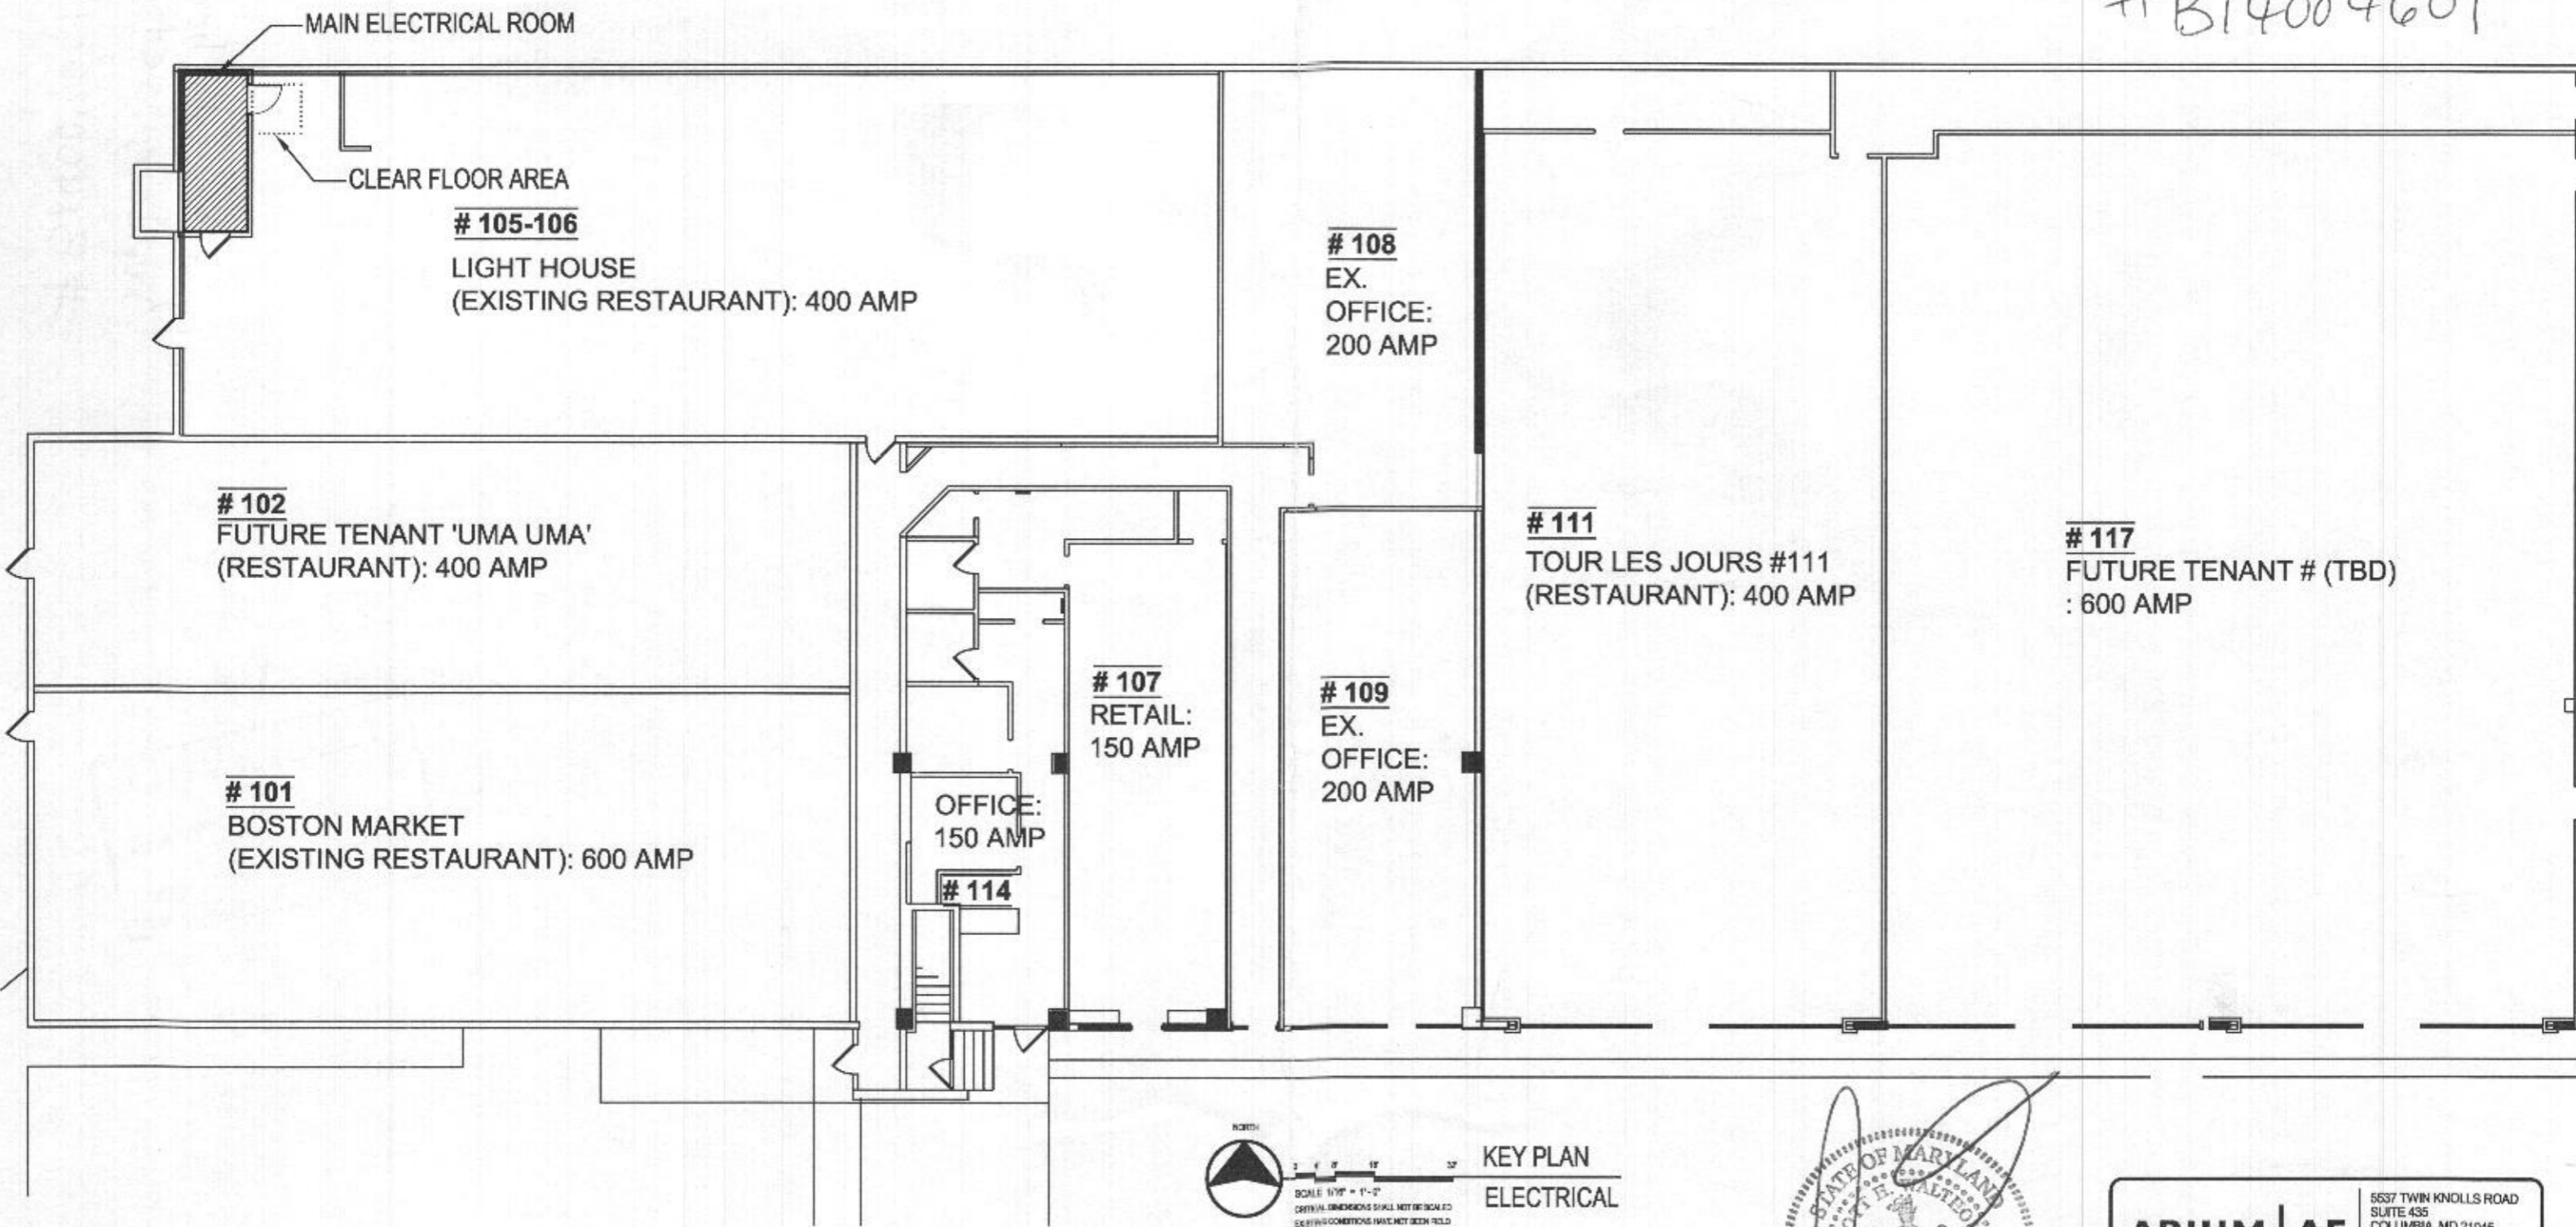

Please add this sheet
to building permit

B14004601

KEY PLAN
ELECTRICAL

12/23/14

ARIUM | AE

5637 TWIN KNOLLS ROAD
SUITE 435
COLUMBIA, MD 21045
BALTIMORE 410-730-2300
WASHINGTON 301-621-4800
www.AriumAE.com

PROJECT:
MAIN SERVICE UPGRADE
9380 BALTIMORE NATIONAL PIKE
ELLICOTT CITY, MD 21042