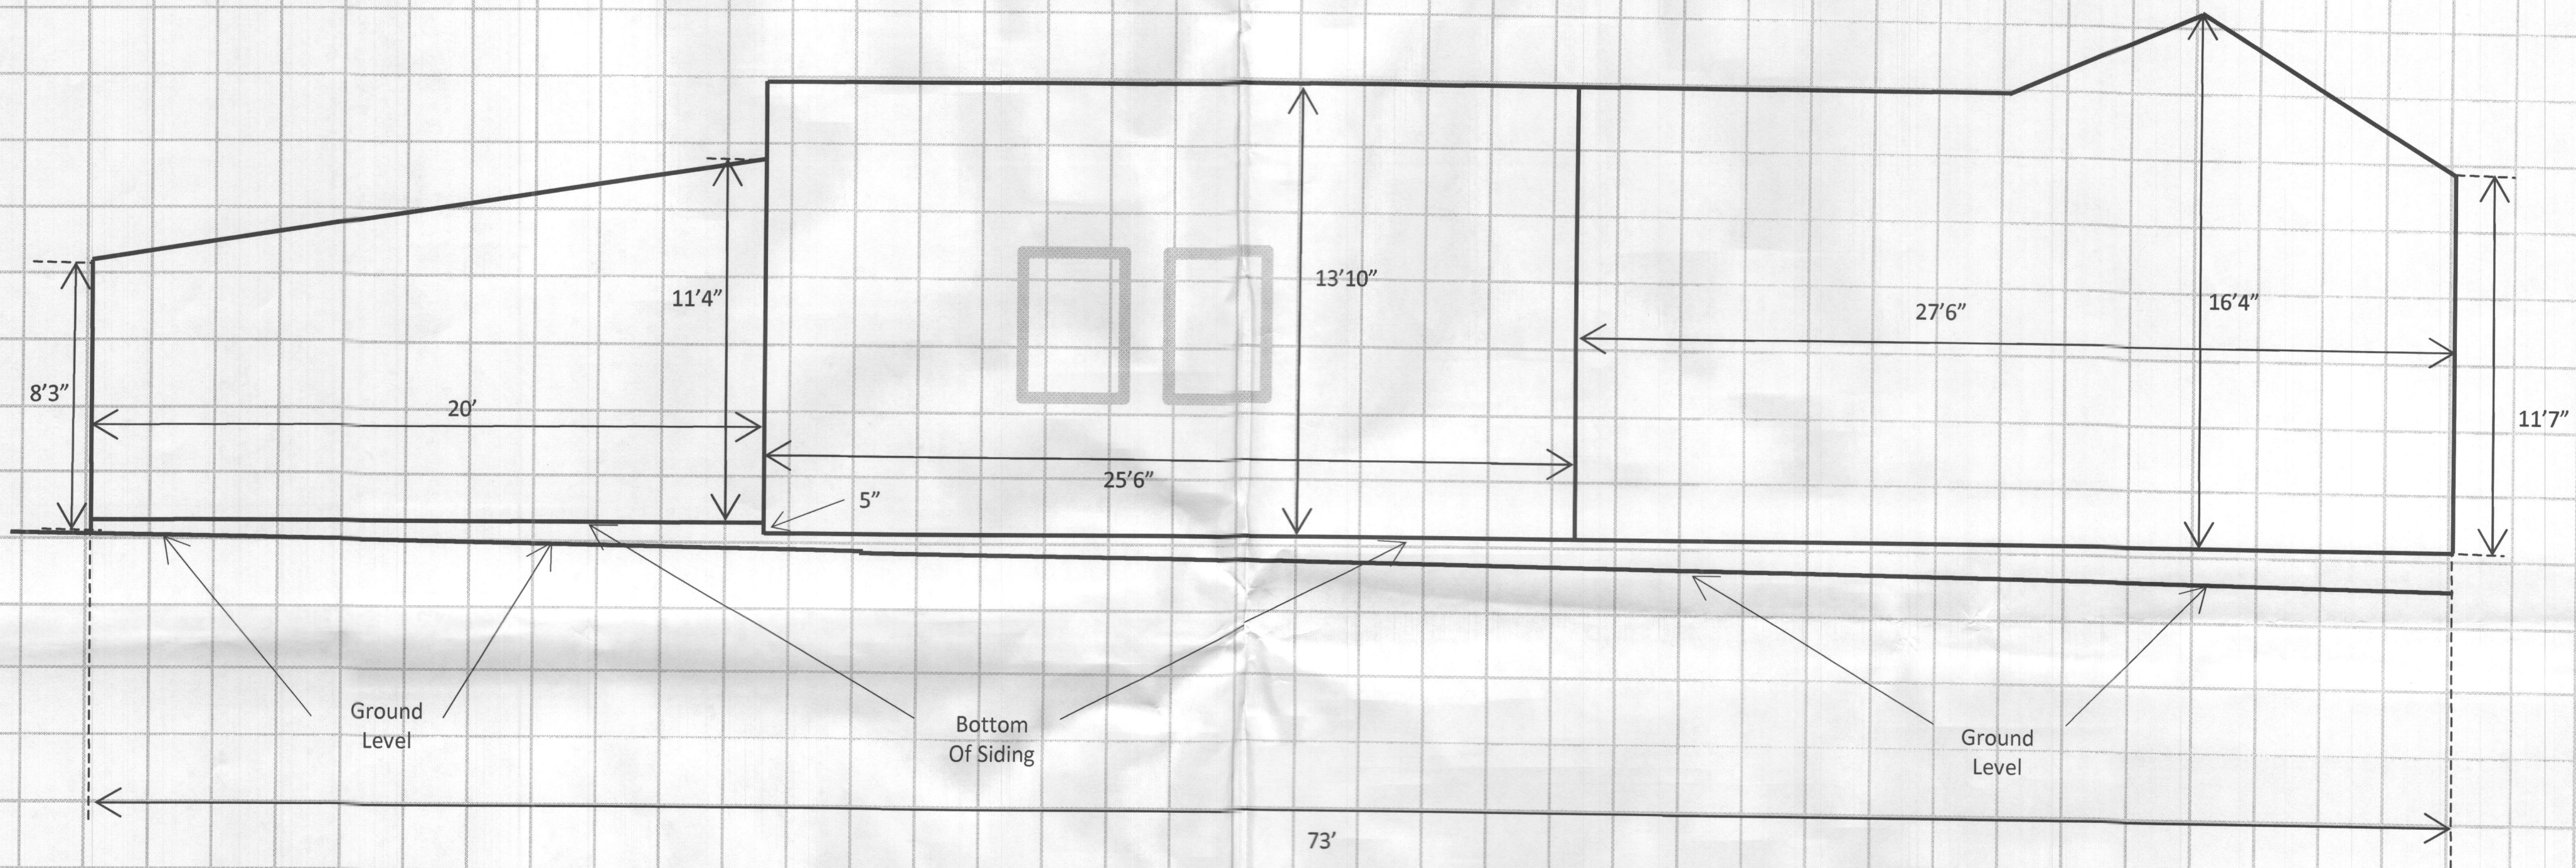

Farm Use & Museum Annex 3 & 4 Rear Elevation 3 of 3

Maximum Height - 25 Ft. above
Mean Elevation

Mean Sea Level Elevation 537.602 Ft.

Sliding Door

Scale:
1 Block = 2 Ft.

BA-14.010 C+V

Farm Use & Museum Annex 3 & 4 Left Side Elevation 1 of 2

Scale:
1 Block = 2 Ft.

BA-14-010 C+V

Farm Use & Museum Annex 3 & 4 Left Side Elevation 2 of 2

Scale:
1 Block = 2 Ft.

BA-14-010C+V

Museum & Farm Use Annex 1 & 2 left Side Elevation

BA-14-010 C+V

Scale:
1 Block 2 Ft.