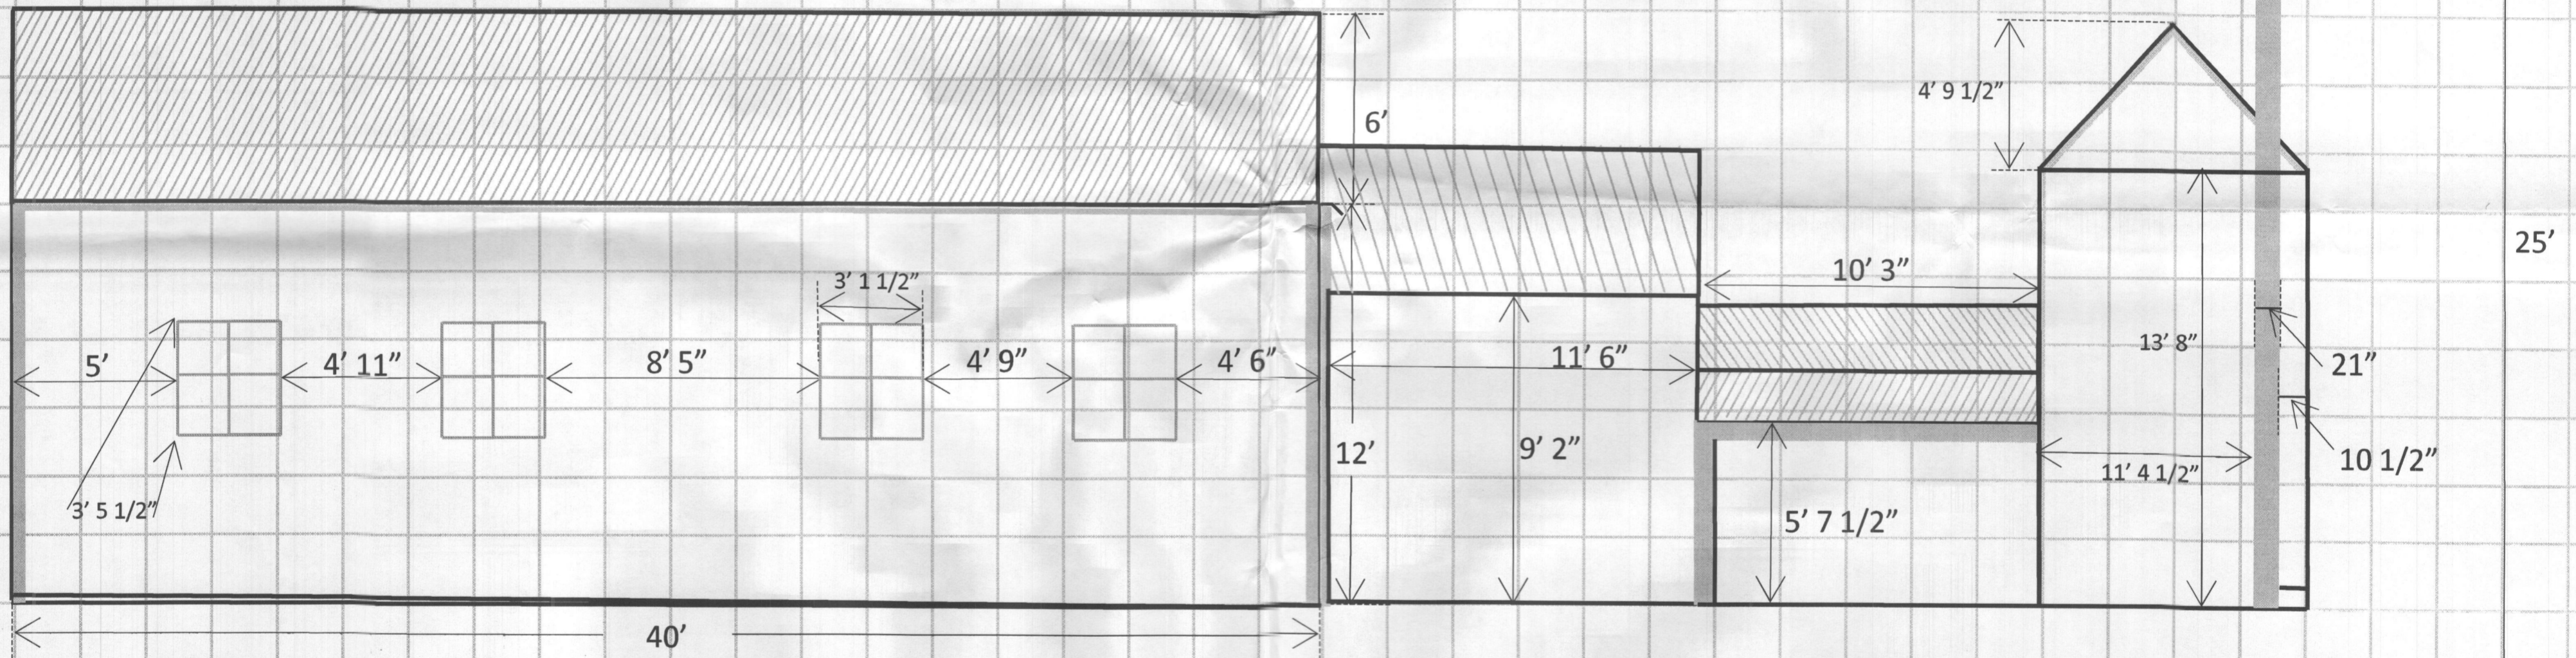

Farm Use & Museum Annex 3 & 4 Rear Elevation 3 of 3

Maximum Height - 25 Ft. above
Mean Elevation

Mean Sea Level Elevation 537.602 Ft.

Sliding Door

Scale:
1 Block = 2 Ft.

BA-14.010 C+V

Farm Use & Museum Annex 3 & 4 Left Side Elevation 1 of 2

Scale:
1 Block = 2 Ft.

BA-14-010 C+V

Farm Use & Museum Annex 3 & 4 Left Side Elevation 2 of 2

Scale:
1 Block = 2 Ft.

BA-14-010C+V

Museum & Farm Use Annex 1 & 2 left Side Elevation

BA-14-010 C+V

Scale:
1 Block 2 Ft.