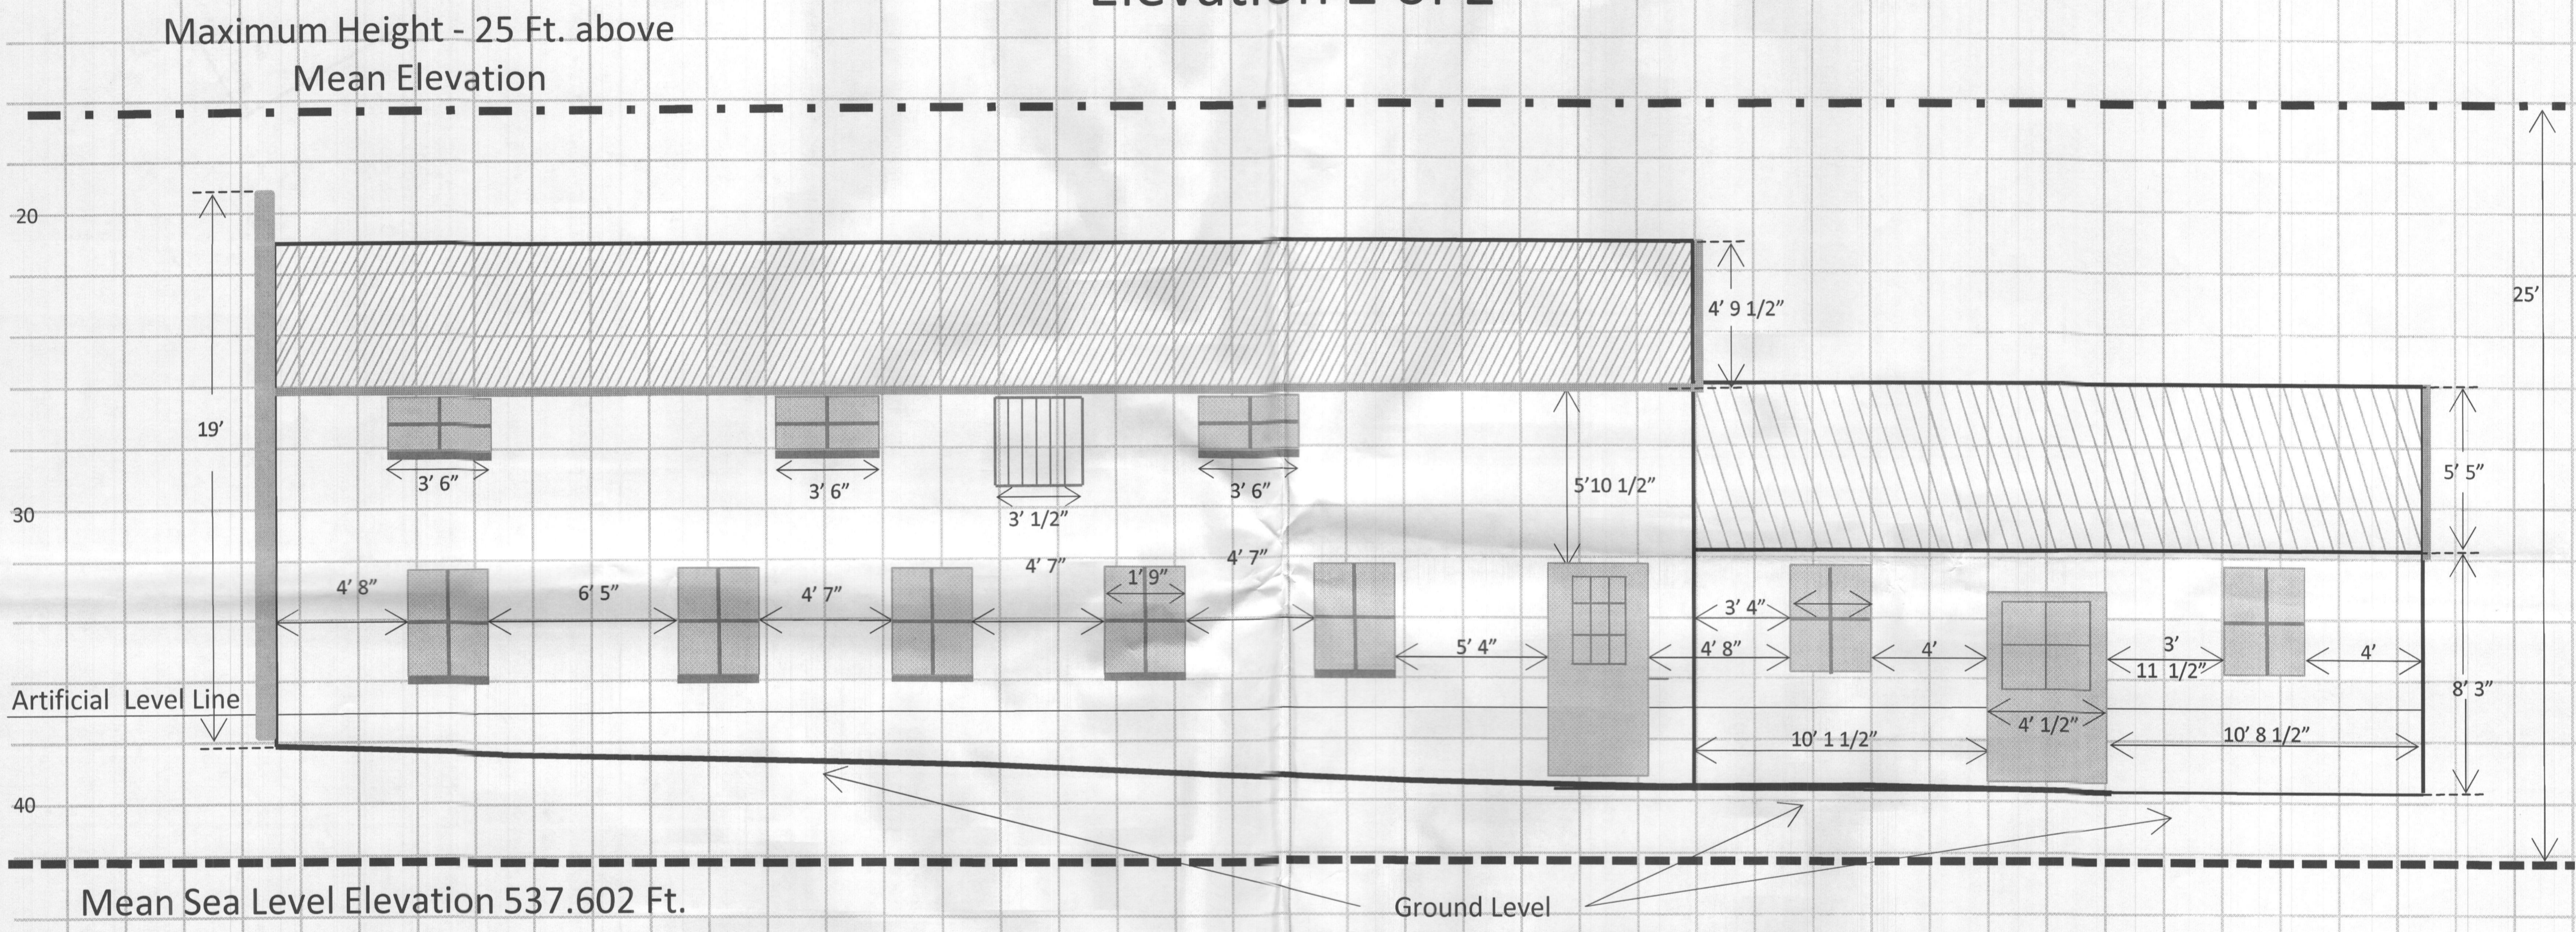

Farm Use & Museum Annex 3 & 4 Rear Elevation 3 of 3

Maximum Height - 25 Ft. above
Mean Elevation

Mean Sea Level Elevation 537.602 Ft.

Sliding Door

Scale:
1 Block = 2 Ft.

BA-14.010 C+V

Farm Use & Museum Annex 3 & 4 Left Side Elevation 1 of 2

Scale:
1 Block = 2 Ft.

BA-14-010 C+V

Farm Use & Museum Annex 3 & 4 Left Side Elevation 2 of 2

Scale:
1 Block = 2 Ft.

BA-14-010C+V

Museum & Farm Use Annex 1 & 2 left Side Elevation

BA-14-010 C+V

Scale:
1 Block 2 Ft.