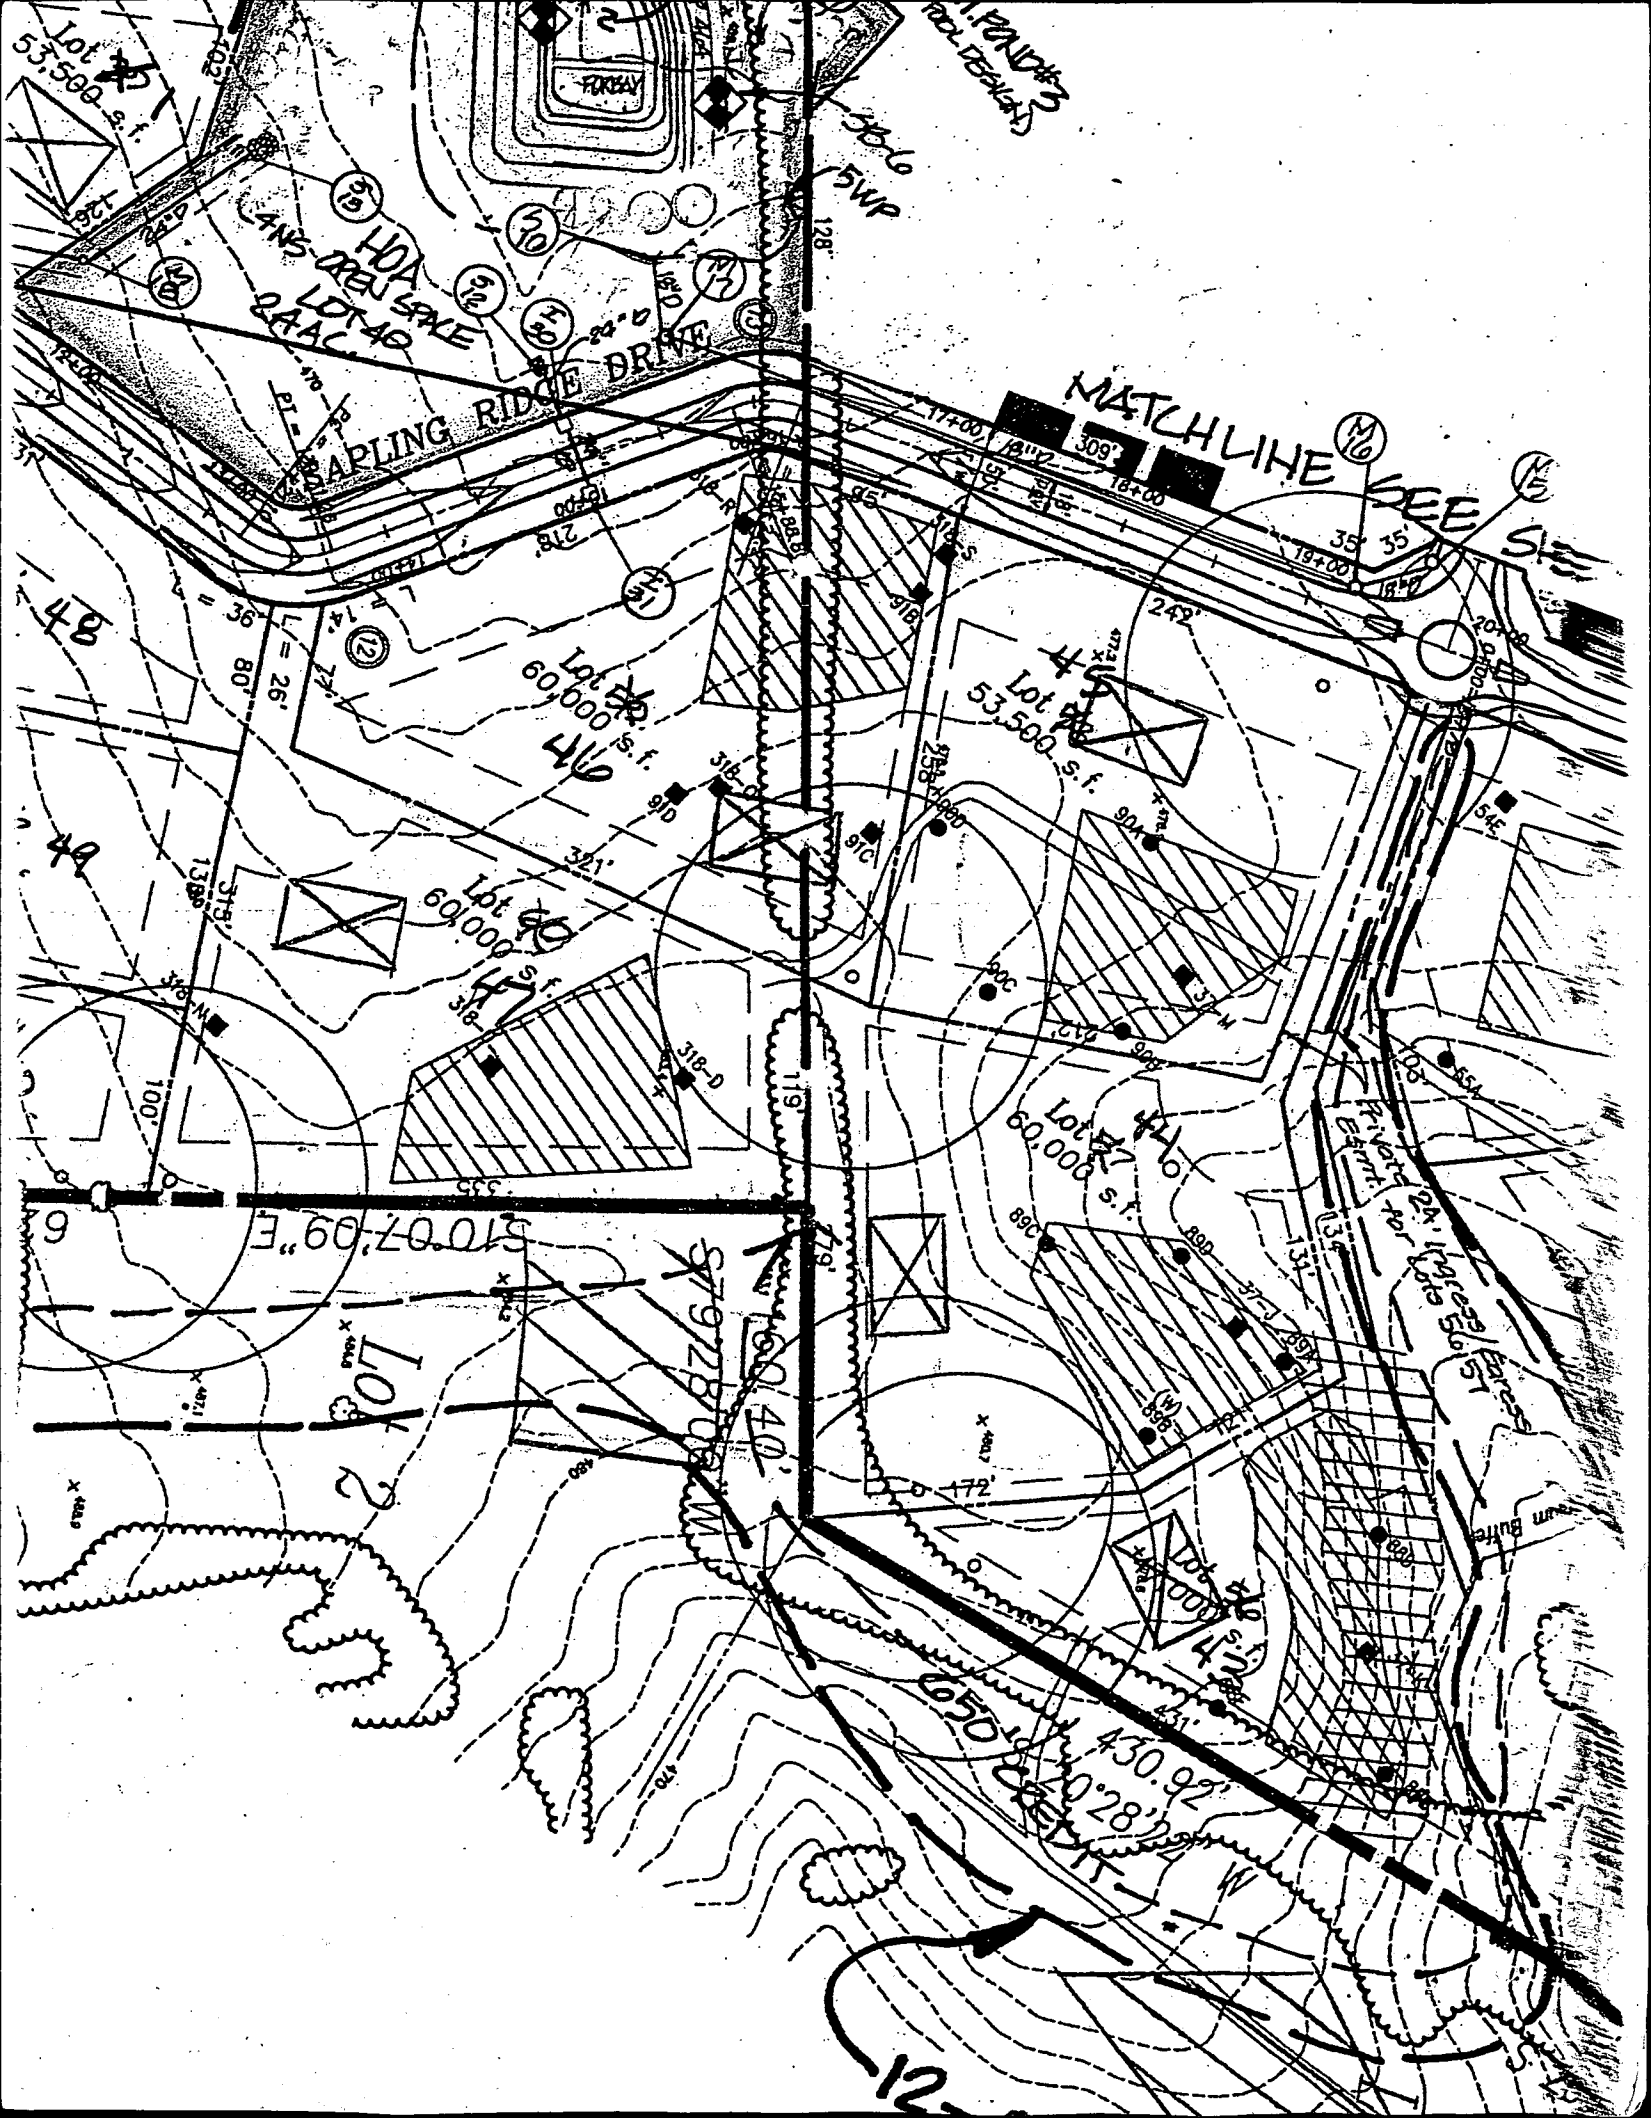

9/6/00

Test notes
not
found

88, 89, 90 & 91

SERIES
MISSING

A

Lot 45
53,500 s.f.

LANE DRIVE
LOT 40
HOA
DRAC

CARLING RIDGE DRIVE

MATCHLINE SEE S...
309

Lot 46
60,000 s.f.

Lot 47
53,500 s.f.

Lot 48
60,000 s.f.

Lot 49
60,000 s.f.

100' 07" 09" E

LOT 2

928' 08" W

650' 10" 28' 28" W

12