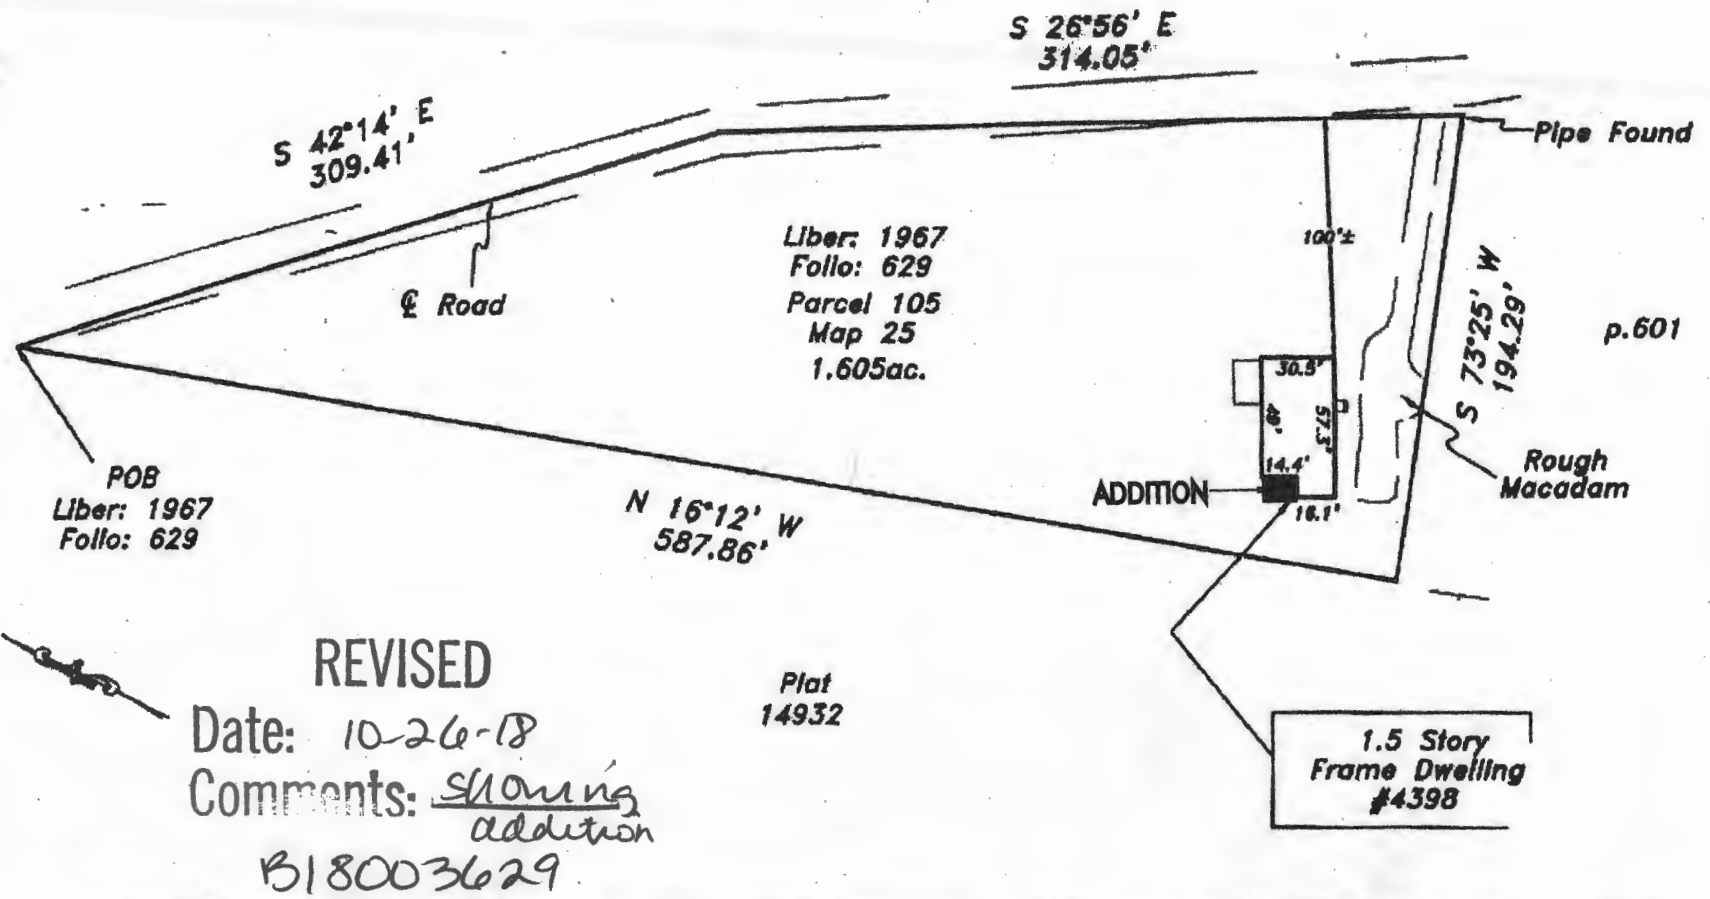

College Avenue

POB
Liber: 1967
Follo: 629

Liber: 1967
Follo: 629
Parcel 105
Map 25
1.605ac.

REVISED

Date: 10-26-18
Comments: Showing addition
B18003629

Plat
14932

1.5 Story
Frame Dwelling
#4398

The purpose of this drawing is to locate, describe, and represent the positions of buildings and substantial improvements affecting the property shown hereon, being known as:
4398 College Avenue
as described in a deed
recorded among the land records of Howard County, Maryland in
Liber 1967 Follo 629

James Carl Hudgins
Property Line Surveyor #96
Expiration Date: 3/11/18

LOCATION DRAWING
4398 College Avenue
2nd ELECTION DISTRICT
HOWARD COUNTY, MARYLAND

PREPARED FOR:

SAGE TITLE GROUP
THE WISE CHOICE

This is page one of a two page document. The advice found on the affixed page is an integral part of this drawing, and is not valid without all pages.