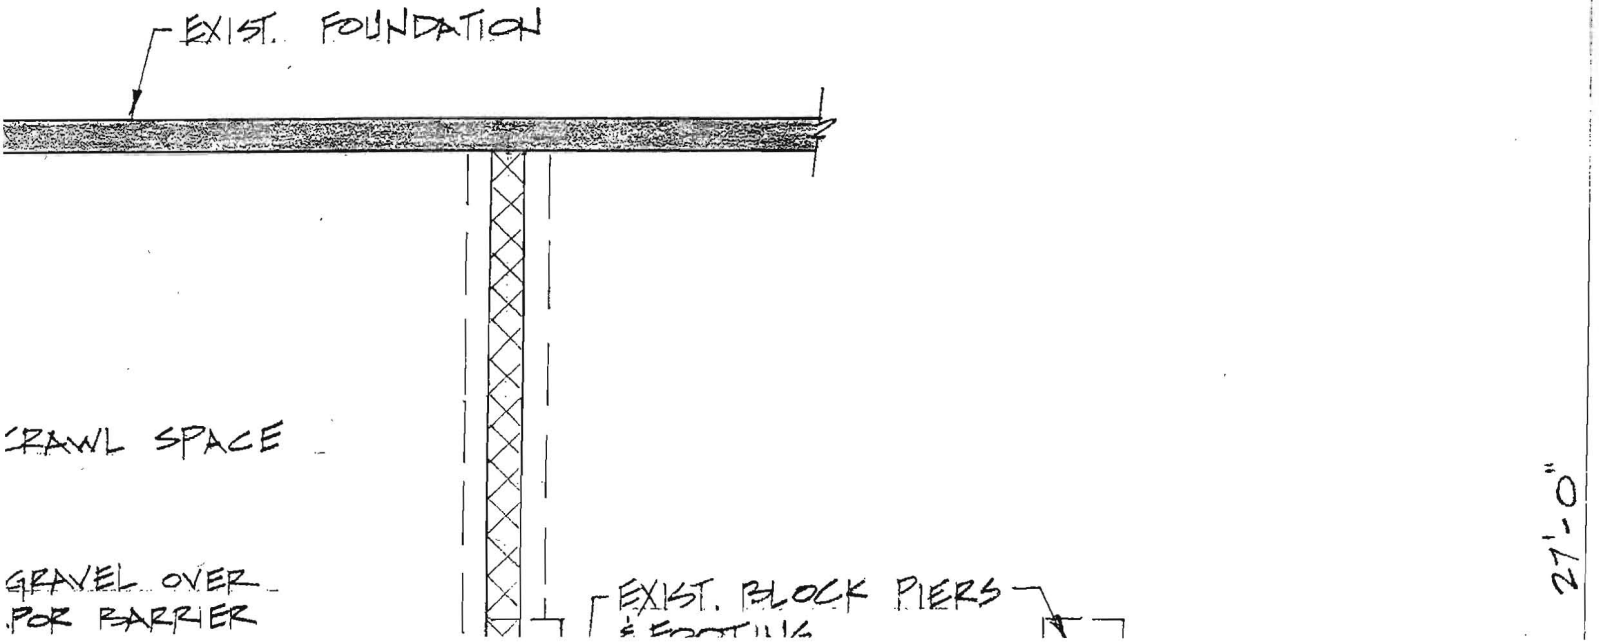

Harold Ball
 1516 Round Gate Ct.
 Woodbine MD 21797

OLD FREDERICK RD
 $R=1040.00'$ $A=120.00'$

PLOT PLAN

1"=100'

9/29/04 BOV150443
 Prepare tank location ok

(KJB)

OLD FREDERICK RD

R=1040.00' A=120.00'

LOT PLAN

1"=100'

6/25/04
 Expansion of
 Master bedroom,
 sunroom & deck ok'd
 (KN)

27'-0"