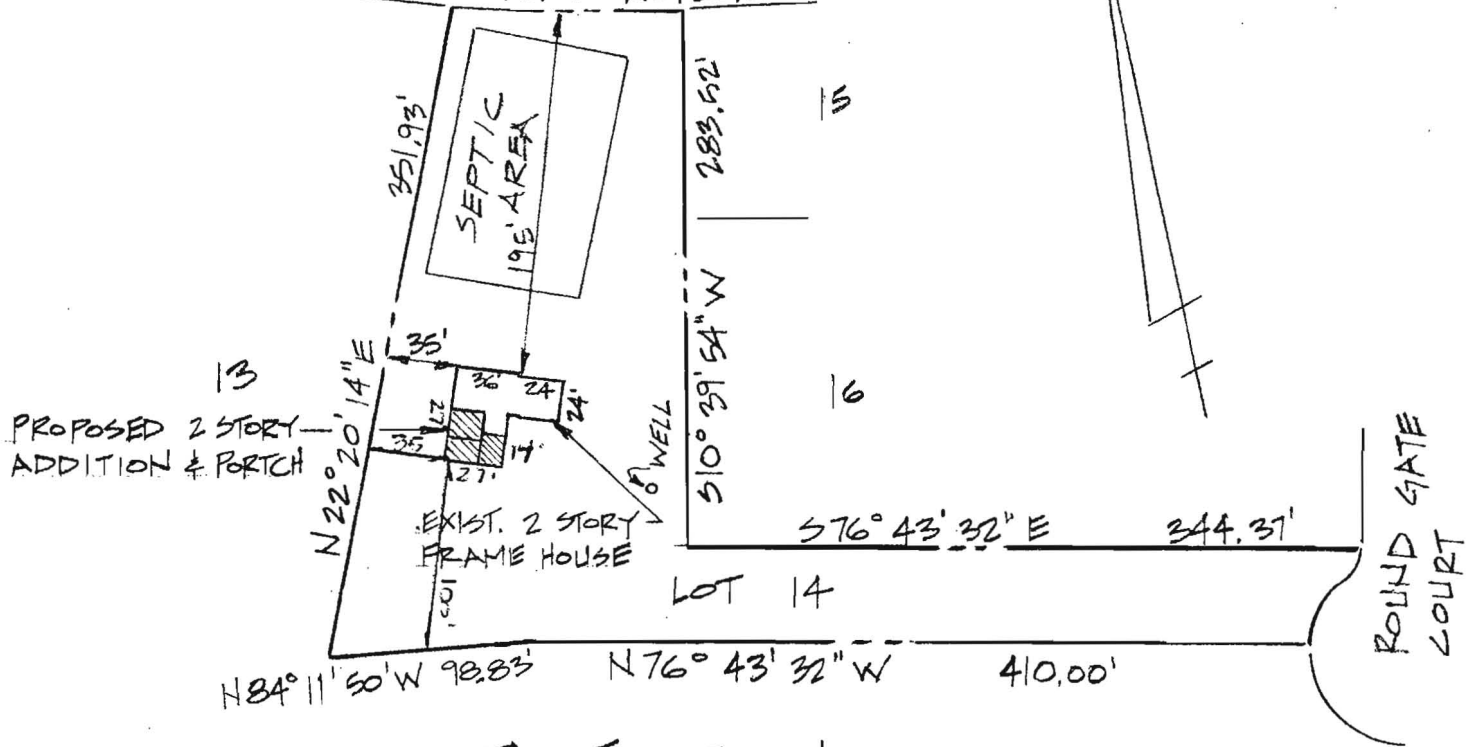

Harold Ball
 1516 Round Gate Ct.
 Woodbine MD 21797

OLD FREDERICK RD
 $R=1040.00'$ $A=120.00'$

PLOT PLAN

1"=100'

9/29/04 BOV150443
 Prepare tank location ok

(KJB)

OLD FREDERICK RD

R=1040.00' A=120.00'

LOT PLAN

1"=100'

6/25/04
 Expansion of
 Master bedroom,
 sunroom & deck ok'd
 (KN)

27'-0"