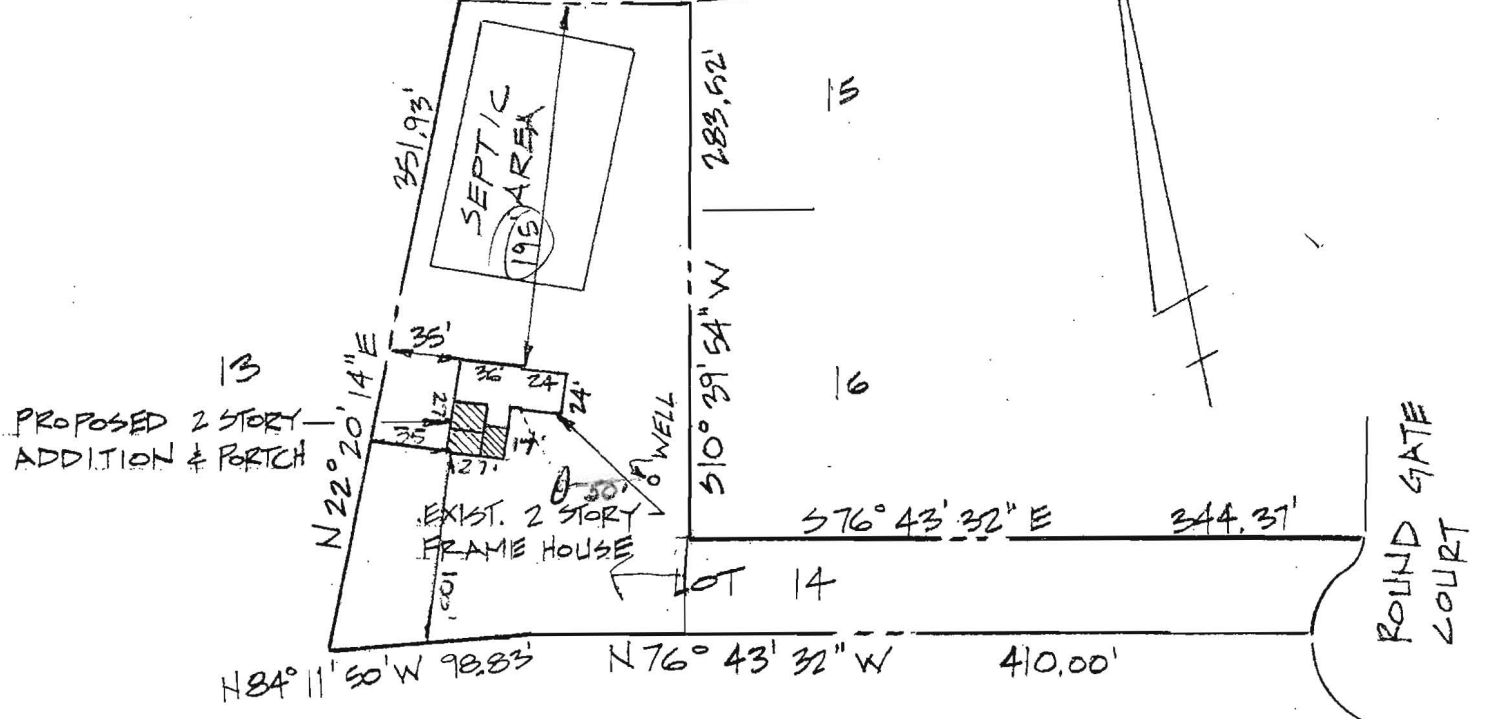

Harold Ball
 1516 Round Gate Ct.
 Woodbine MD 21797

OLD FREDERICK RD
 $R=1040.00'$ $A=120.00'$

PLOT PLAN

1"=100'

9/29/04 BOV150443
 Prepare tank location ok

(KJB)

OLD FREDERICK RD

R=1040.00' A=120.00'

LOT PLAN

1"=100'

6/25/04
 Expansion of
 Master bedroom,
 sunroom & deck ok'd
 (KN)

27'-0"