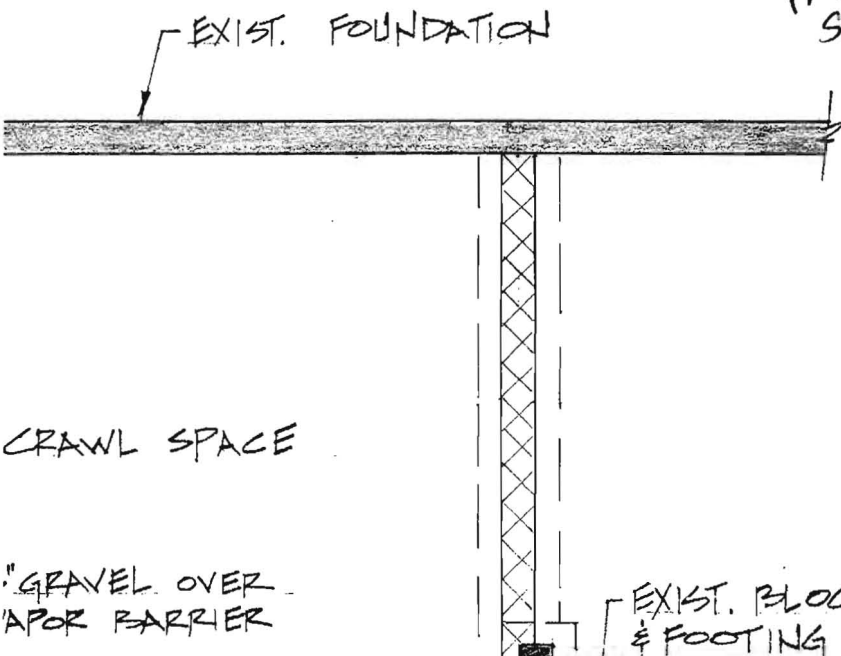

Harold Ball
 1516 Round Gate Ct.
 Woodbine MD 21797

OLD FREDERICK RD
 $R=1040.00'$ $A=120.00'$

PLOT PLAN

1"=100'

9/29/04 BOV150443
 Prepare tank location ok

(KJB)

OLD FREDERICK RD

R=1040.00' A=120.00'

LOT PLAN

1"=100'

6/25/04
 Expansion of
 Master bedroom,
 sunroom & deck ok'd
 (KN)

27'-0"