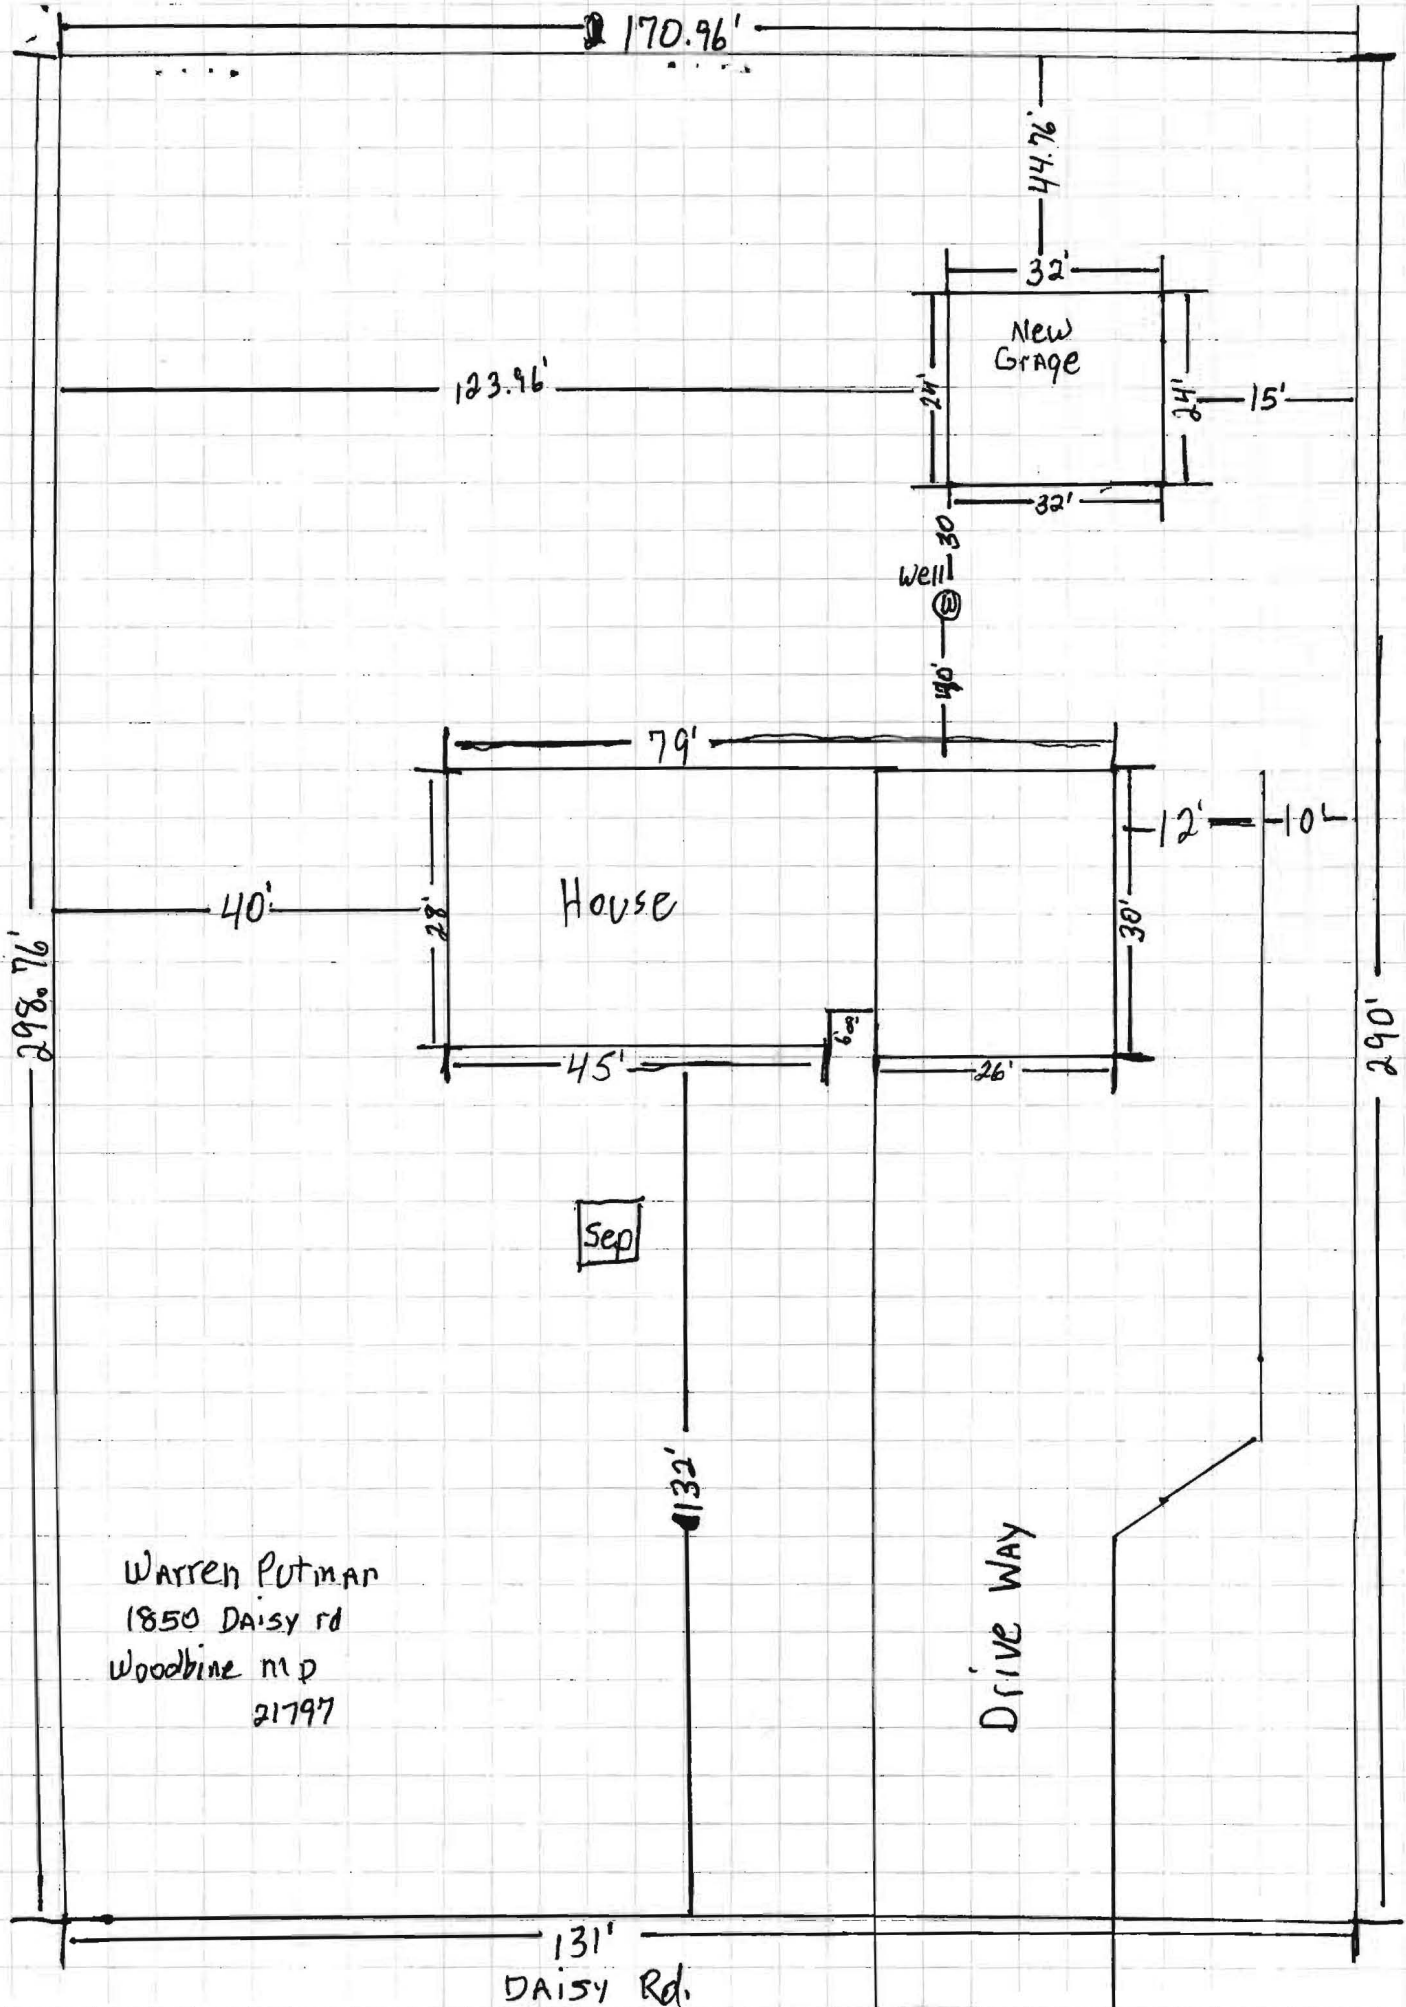

A15711

298.76'

Warren Putman  
 1850 DAISY rd  
 Woodbine MD  
 21797