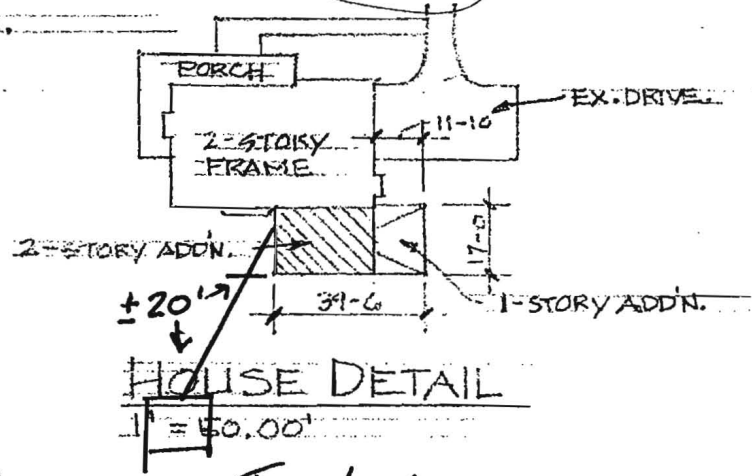

5/11/04

Proposed addition OK

KTB

Tank has been moved.  
New location  
P-520138-D

SITE PLAN  
 1" = 200.00'

NOTE:

PROPERTY IS KNOWN AS PARCEL 25A,  
 12847 FOLLY QUARTER ROAD, GLENELG  
 MANOR II, 5<sup>TH</sup> ELECTION DISTRICT,  
 HOWARD COUNTY, MD.

THIS INFORMATION OBTAINED FROM  
 A LOCATION SURVEY DATED 9/25/05  
 PREPARED BY N.I.T. ASSOCIATES, INC.  
 16205 OLD FREDERICK ROAD  
 MOUNT AIRY, MD. 21771.

UP  
 2" = 1" = 100.00'