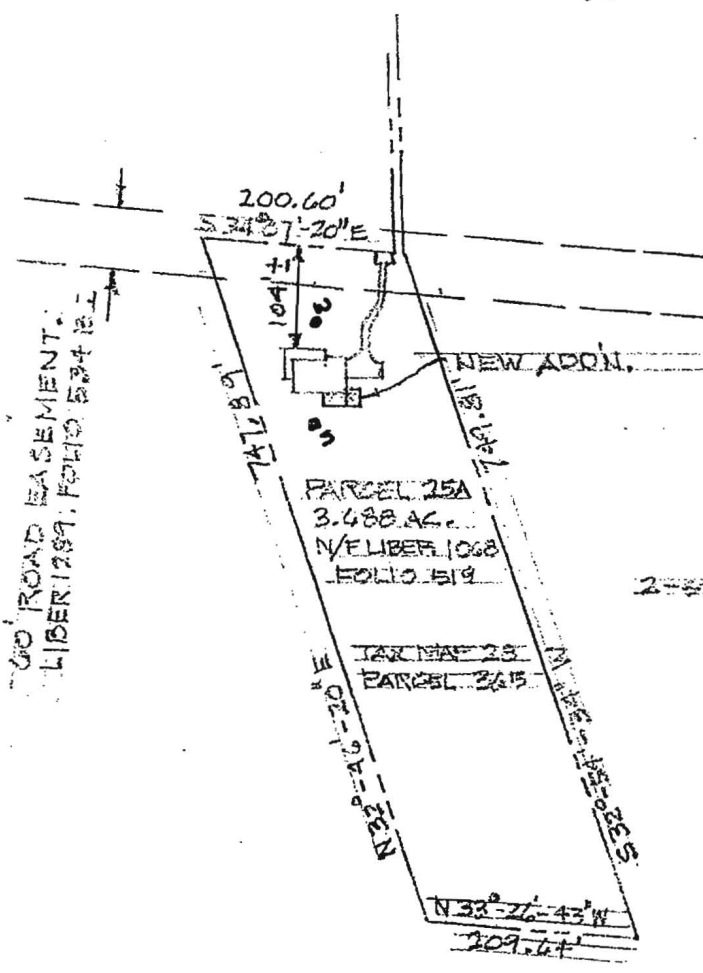

5/11/04

Proposed addition OK

KTB

Tank has been moved.  
New location  
P-520138-D

SITE PLAN  
 1" = 200.00'

NOTE:

PROPERTY IS KNOWN AS PARCEL 25A,  
 12847 FOLLY QUARTER ROAD, GLENELG  
 MANOR II, 5<sup>TH</sup> ELECTION DISTRICT,  
 HOWARD COUNTY, MD.

THIS INFORMATION OBTAINED FROM  
 A LOCATION SURVEY DATED 9/25/05  
 PREPARED BY N.I.T. ASSOCIATES, INC.  
 16205 OLD FREDERICK ROAD  
 MOUNT AIRY, MD. 21771.

UP  
 2" = 1" = 100.00'