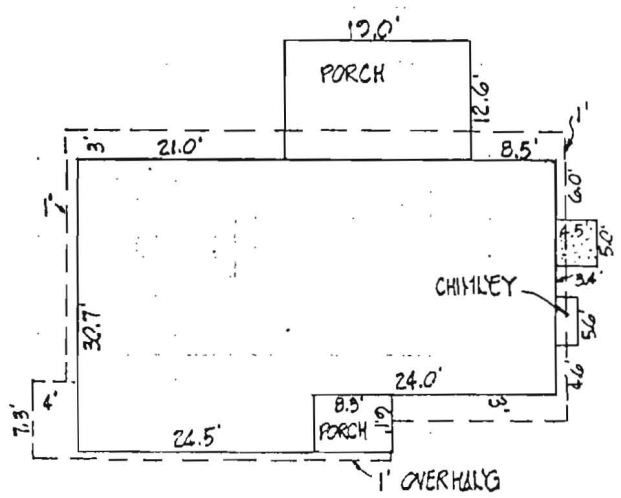

534° 26' 46" W - 127.85'

HOUSE DETAIL
SCALE: 1" = 20'

4/21/03 JAB
Garage ~~loc.~~ loc. ok
B00141010

Garage Detail
1" = 20'

HOUSE LOCATION
16304 CARR'S MILL ROAD
FOURTH ELECTION DISTRICT
HOWARD COUNTY, MD.
SCALE: 1" = 100'