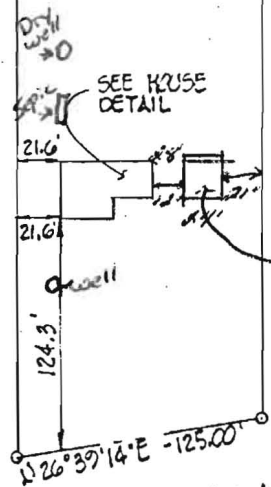

534° 26' 46" W - 127.85'

HOUSE DETAIL
SCALE: 1" = 20'

4/21/03 JAB
Garage ~~loc.~~ loc. ok
B00141010

Garage Detail
1" = 20'

HOUSE LOCATION
16304 CARR'S MILL ROAD
FOURTH ELECTION DISTRICT
HOWARD COUNTY, MD.
SCALE: 1" = 100'

882.82'

863.81'

2.525 Ac.

557° 50' 09" E

157° 36' 37" W

I HEREBY CERTIFY THIS HOUSE LOCATION TO BE CORRECT AS SHOWN AND THAT IT IS NOT INTENDED TO BE USED TO ESTABLISH PROPERTY LINES.

PREPARED BY:
DITMAN - CHEIM & ASSOC.
3007 PARK AVE.
ELLCOTT CITY, MD.